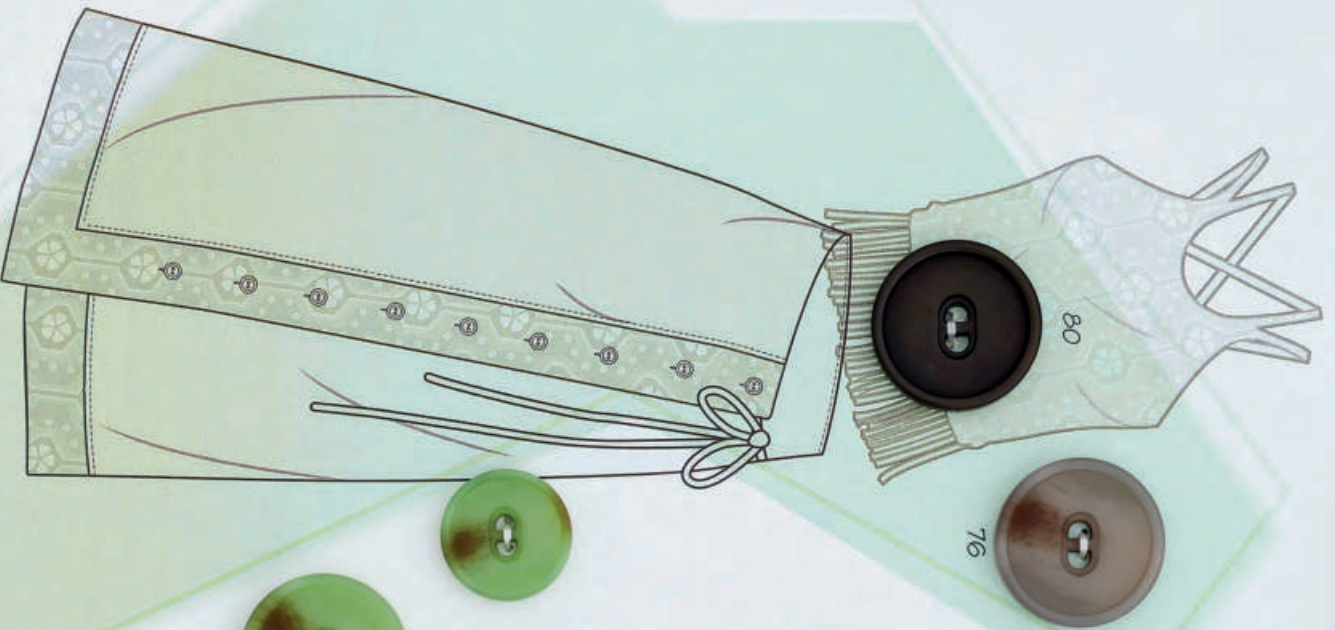

Dorn beiligend  
 thorn included  
 épine incluse

UNION KNOPF

454169  
20 25 mm  
18 15 St/Pcs/Pces  
609 658  
☑ ☐ ☒

UNION  KNOPF

24

20

46

58